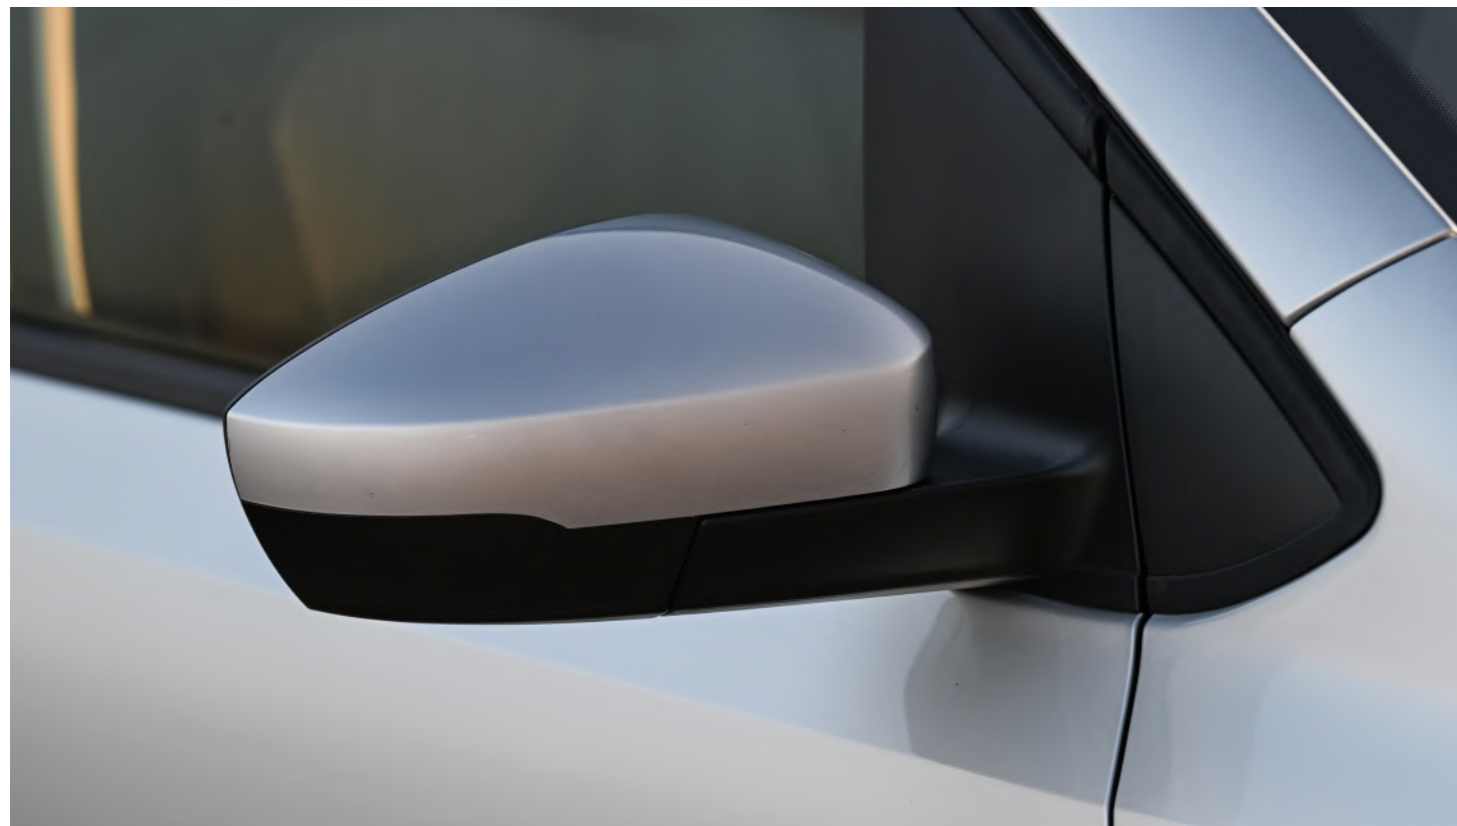

Safety and Security, Mirrors and Windows

X = standard O = optional - = not available

Central locking system w/ radio remote control, and 2 remote control folding keys, without SAFELOCK	X	X	X	X	X
Ultrasonic alarm sensors	X	X	X	X	X
High-tone horn	X	X	X	X	X
Stone guard	X	X	-	X	X
Front-end underbody cladding incl. stone guard	-	-	X	-	-
Mirrors					
Convex mirrors on driver side, Aspherical on passenger side	X	X	X	X	X
Black exterior mirrors (part of package)	X	O	-	-	X
Body coloured exterior mirrors	-	X	X	X	-
Auto-dimming interior rearview mirror (part of package)	-	O	O	O	X
Manual adjustable mirrors from inside	X	X	X	X	X
Sun visors with mirror on front passenger side, without cover	X	X	X	X	X
Anthracite sunvisors	-	-	-	-	X
Windows					
Power windows in front, mechanical window regulators in rear	X	X	X	X	X