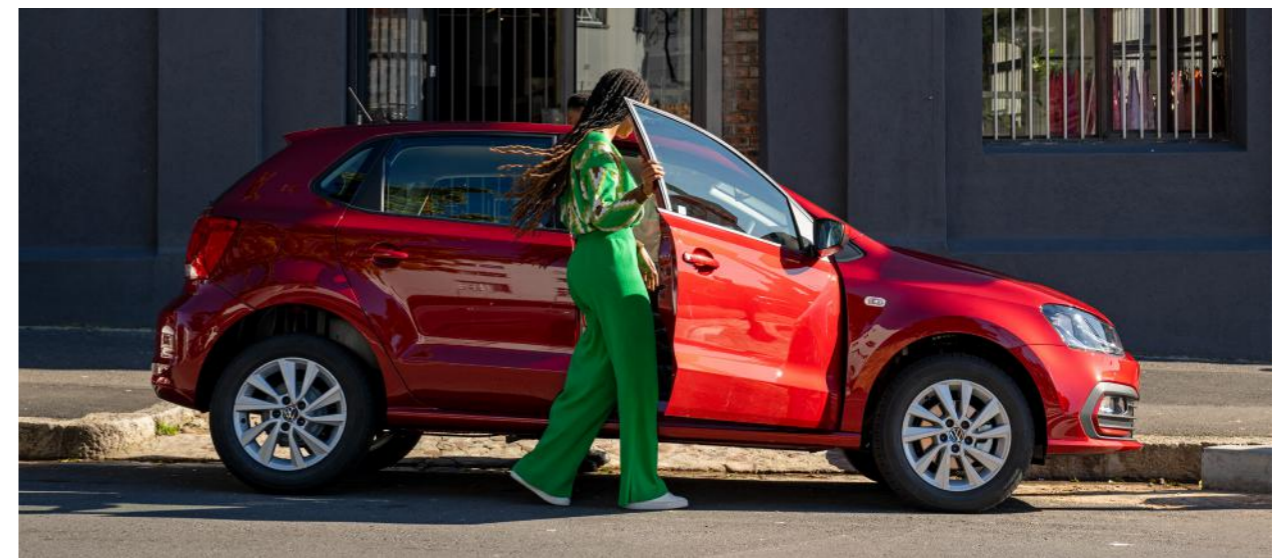

Engine, Transmission & Fuel Consumption

X = standard O = optional - = not available

	1.4 55kW Vivo	1.4 63kW Life	1.6 77kW Life Tiptronic	1.6 77kW Style	1.0 TSI 81kW GT
Engine					
Cylinders	4	4	4	4	3
Capacity (cm³)	1398	1398	1598	1598	999
Bore/Stroke (mm)	76,5 / 75,6	76,5 / 75,6	76,5 / 86,9	76,5 / 86,9	74.5 / 76.4
Valves (per cylinder)	4	4	4	4	4
Compression Ratio	10.5 : 1	10.5 : 1	10.5 : 1	10.5 : 1	-
Fuel Injection	X	X	X	X	X
Emissions Level	EU 2	EU 2	EU 4	EU 2	EU 4
CO2 Emissions (g/km)	132	140	156	147	114
Transmission					
5-speed manual	X	X	-	X	-
6-speed manual	-	-	-	-	X
6-speed Tiptronic	-	-	X	-	-
Performance					
Power output (kW @ r/min)	55 @ 4800	63 @ 5000	77 @ 5250	77 @ 5250	81 @ 5000
Torque (Nm @ r/min)	130 @ 3750	132 @ 3750	153 @ 3800	153 @ 3800	200 @ 2000
Acceleration in seconds (0 - 100 km/h)	12.8	12.2	12.6	10.8	9.7
Top speed (km/h)	171	177	188	188	196