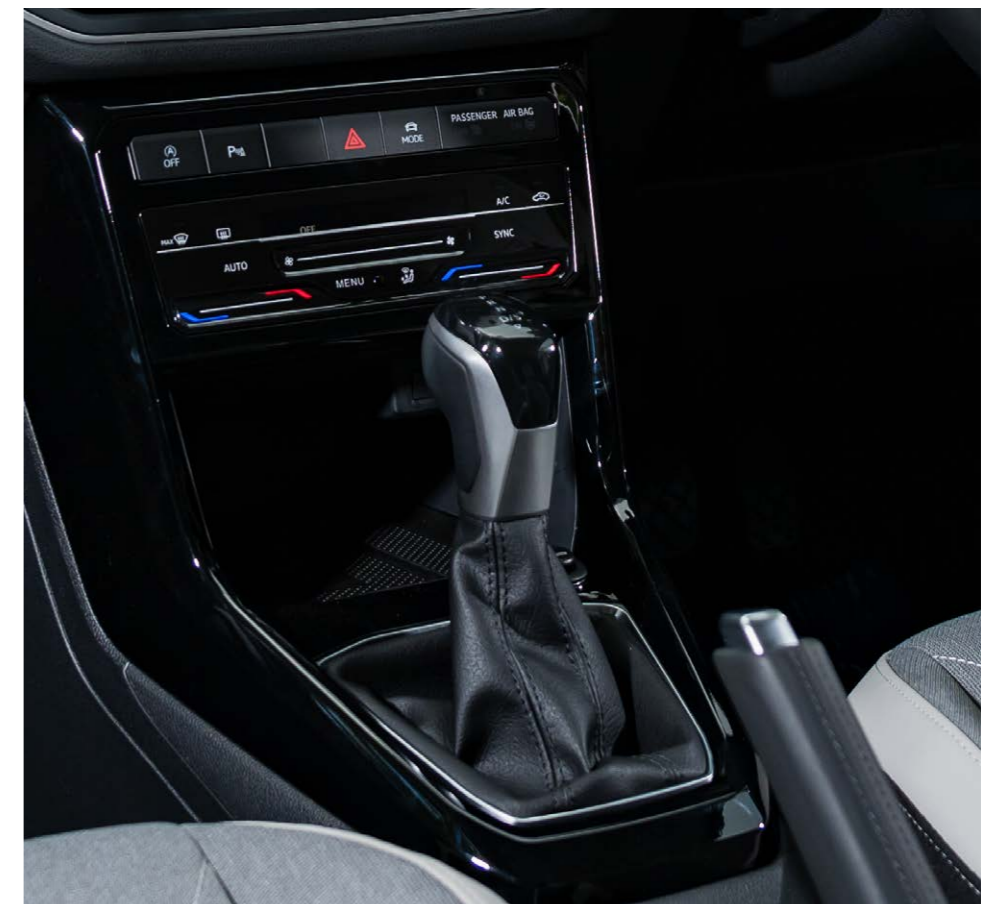

Running Gear and Brakes

X = standard O = optional - = not available

V-Max in km/h (Top Speed)	180	193	193	193	193
Running Gear					
Front axle:					
Suspension struts, wishbone	X	X	X	X	X
Rear axle:					
Torsion beam, trailing arm axle	X	X	X	X	X
Brakes					
Multi Collision Braking System	X	X	X	X	X
Brake fluid warning indicator	X	X	X	X	X
Hill Start Assist	X	X	X	X	X
Drum brakes in rear	X	-	-	-	-
Disc brakes in front	X	X	X	X	X
Disc brakes in rear	-	X	X	X	X
Shock absorption in front	X	X	X	X	X