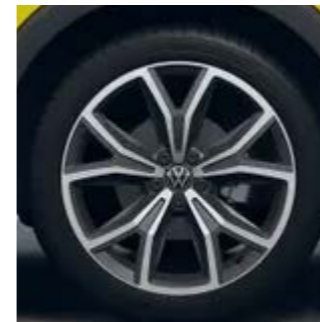

*Images do not show the Black roof rails, which are now standard.

Wheels & Rims

*The photographs throughout this brochure may not always be an exact depiction of the wheels. The illustrations alongside more closely reflect the appearance of the wheels in reality.

16" Steel wheel
(Standard on Base)

16" Nottingham
(Standard on Life)

17" Manila
(Standard on Style)

17" Coventry
(Standard on R-Line)

16" Nottingham
(Optional on Base)

16" Bangalore
(Optional on Life)

18" Koeln
(Optional on Style)