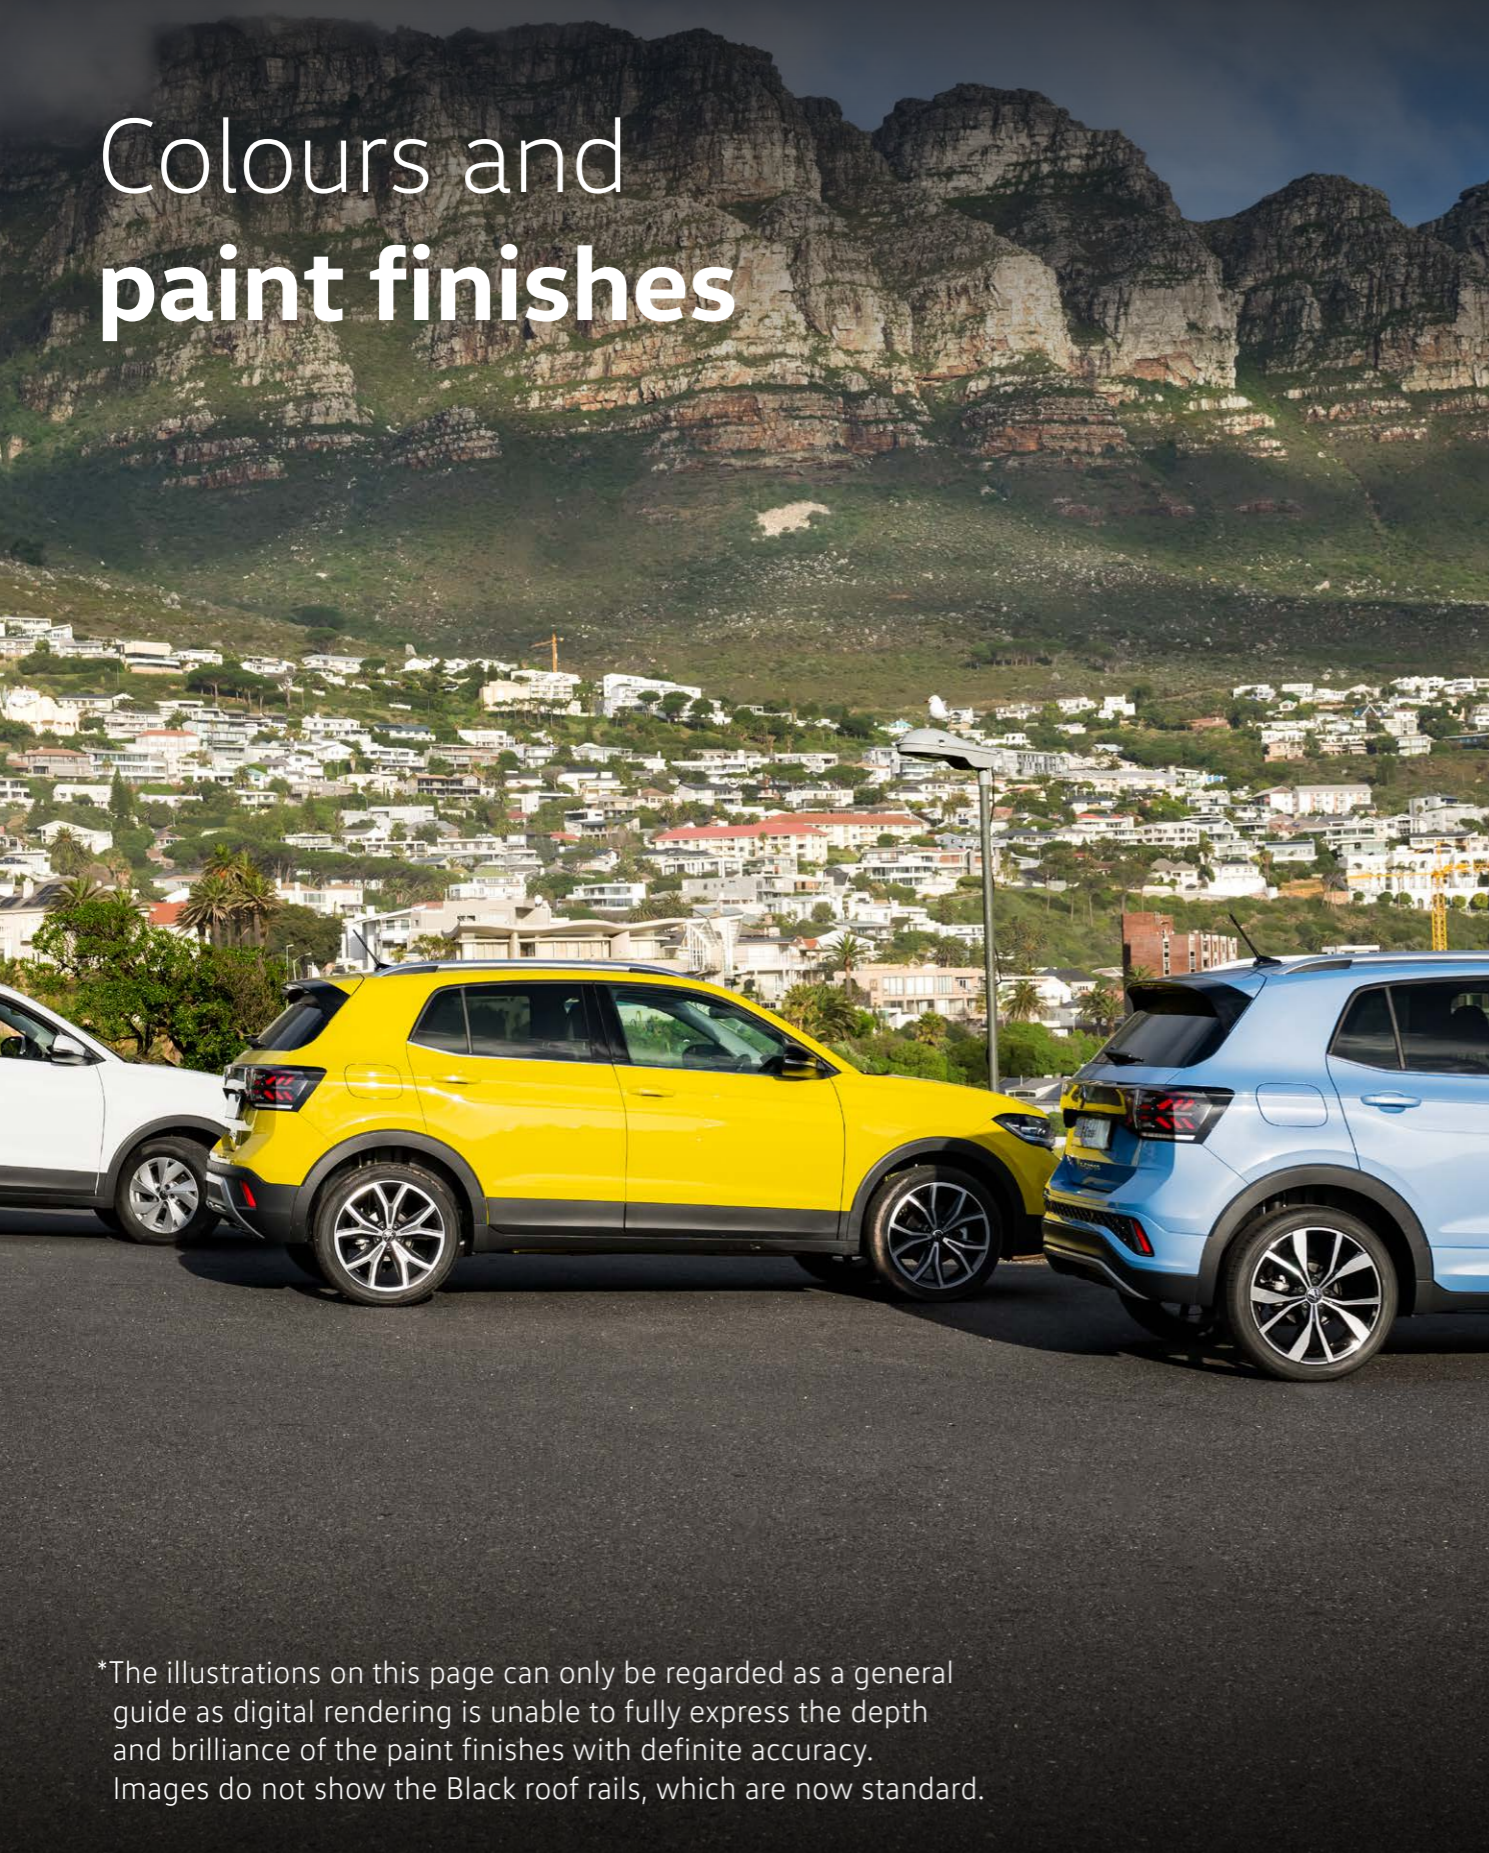

Colours and paint finishes

Choose from 8 colour and trim combinations.
Arrive in style, finish with impact.

Solid paint finishes

Metallic paint finishes

*The illustrations on this page can only be regarded as a general guide as digital rendering is unable to fully express the depth and brilliance of the paint finishes with definite accuracy. Images do not show the Black roof rails, which are now standard.